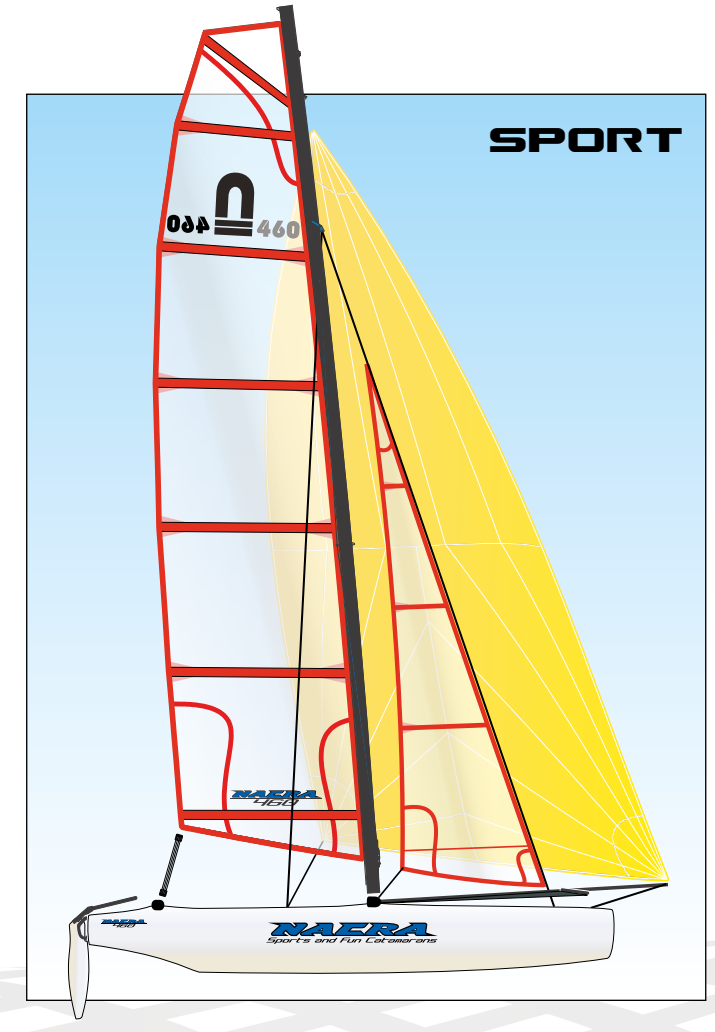

Hellingweg 108-116
2583 DX Scheveningen
The Netherlands

Phone: +31 (0) 70 338 2900
E-mail: info@nacrasailing.com

www.nacrasailing.com

NACRA
SAILING

Nacra catamarans in the 460, 500 and 570 series are available in Fun, School and Sport configurations.

For further details see

www.nacrasailing.com

570

SIMPLICITY, QUALITY AND PERFORMANCE

The NACRA 460 is a tough lightweight catamaran that will give the whole family years of fun. She is the smallest NACRA in size but with a large character, allowing thousands of families to start their sailing careers.

The MNX mainsail gives real power for a smaller catamaran and the Dacron jib will give years of life to this wonderful little catamaran. The jib is sheeted to the front beam allowing space on the trampoline.

Boat length	4.50 m/14.9 ft
Boat width	2.35 m/7.7 ft
Mast length	7.77 m/25.5 ft
Area mainsail	12.3 m ² /132.4 sqft
Area jib	2.88 m ² /31 sqft
Area spi	15 m ² /161.5 sqft

NACRA
SAILING